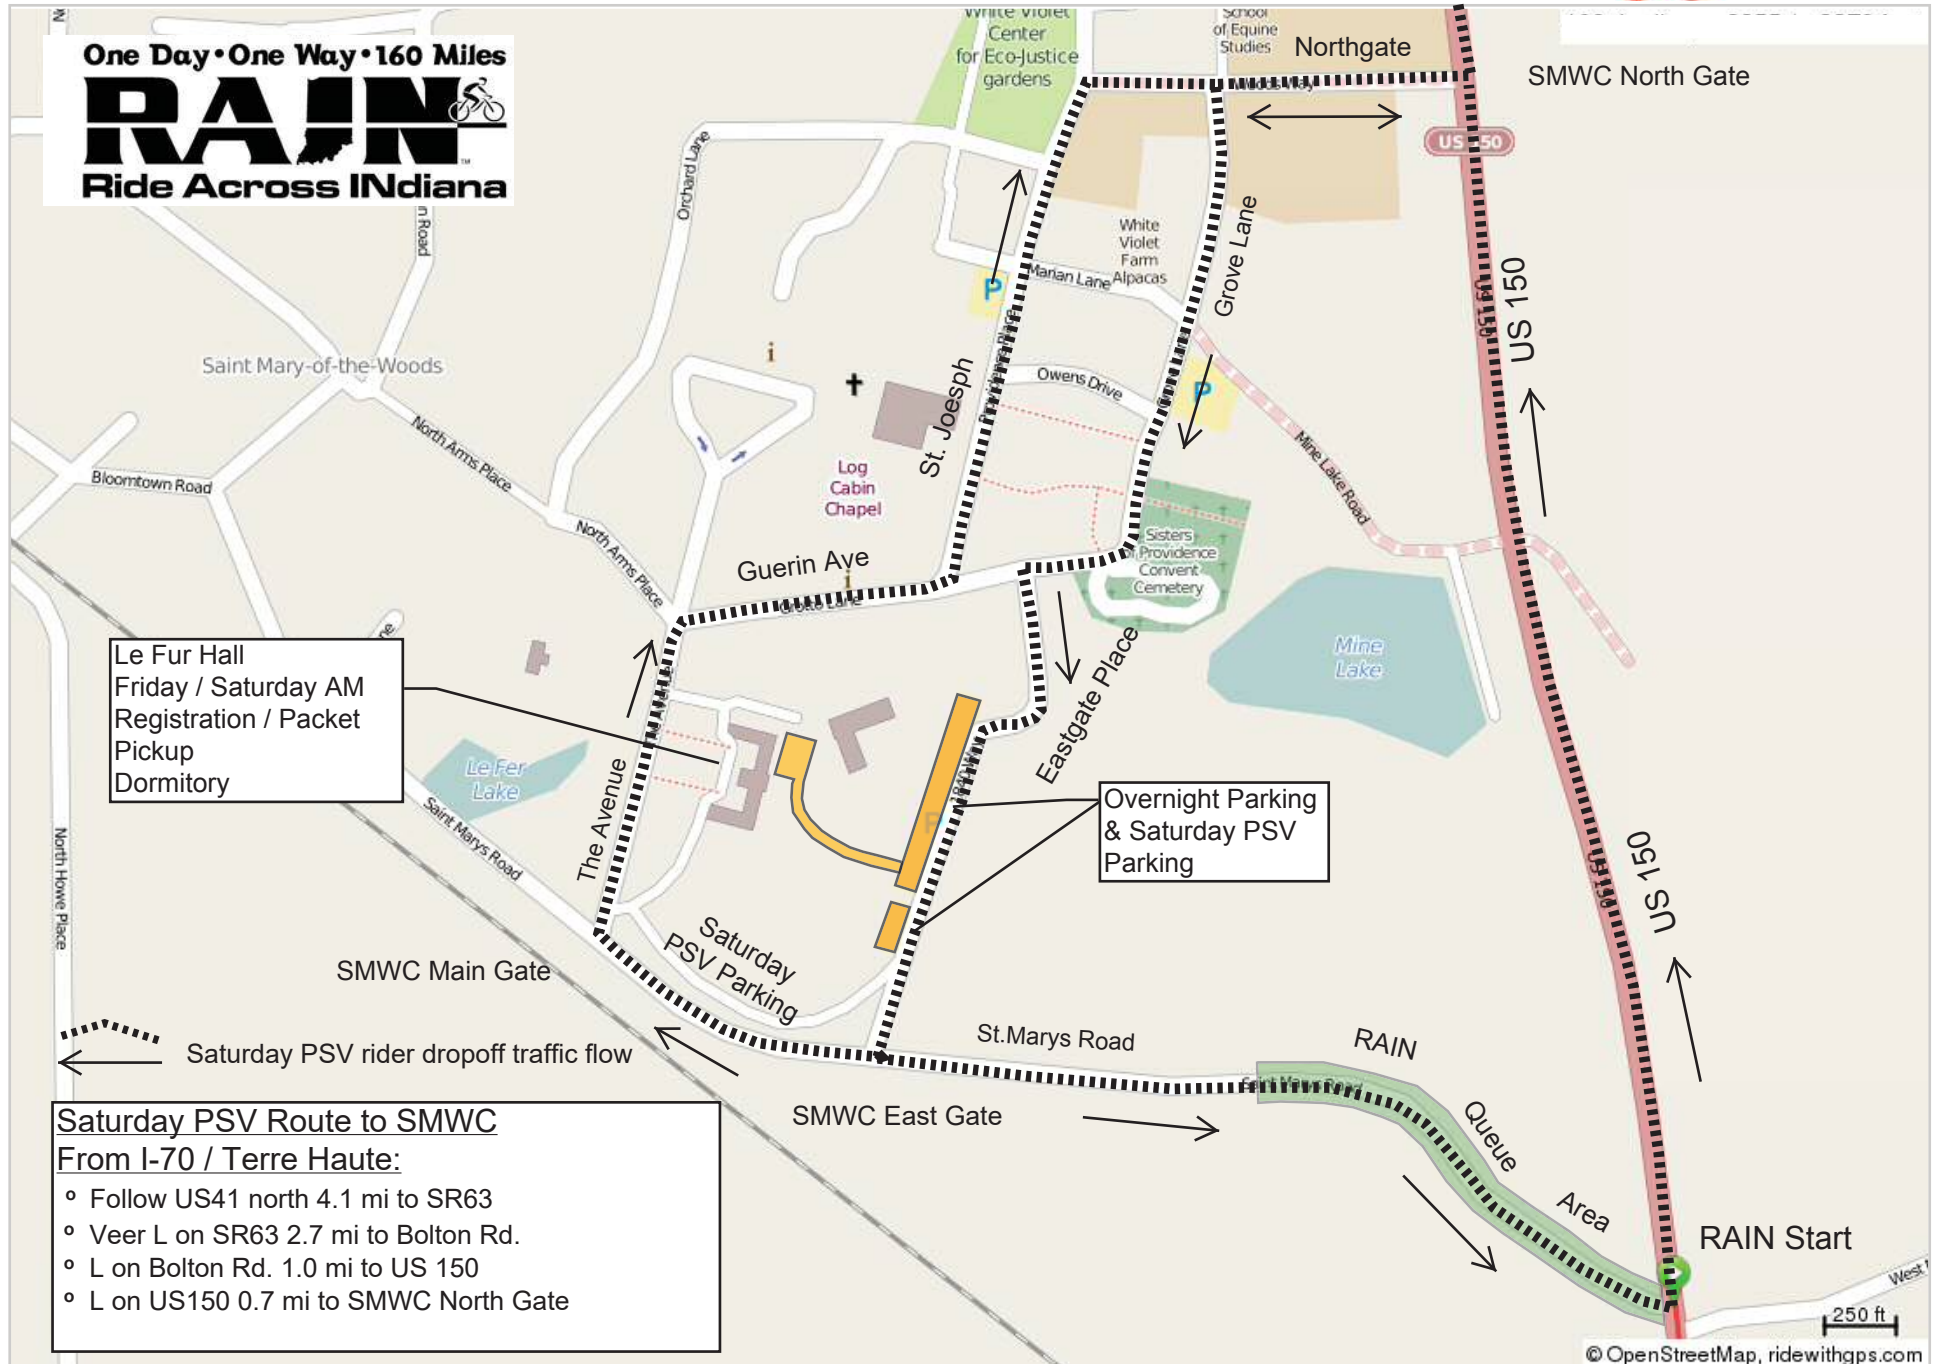

RAIN 2024 - Start Line PSV Route

One Day • One Way • 160 Miles

Le Fur Hall
Friday / Saturday AM
Registration / Packet
Pickup
Dormitory

Overnight Parking
& Saturday PSV
Parking

Saturday PSV Route to SMWC
From I-70 / Terre Haute:

- Follow US41 north 4.1 mi to SR63
- Veer L on SR63 2.7 mi to Bolton Rd.
- L on Bolton Rd. 1.0 mi to US 150
- L on US150 0.7 mi to SMWC North Gate